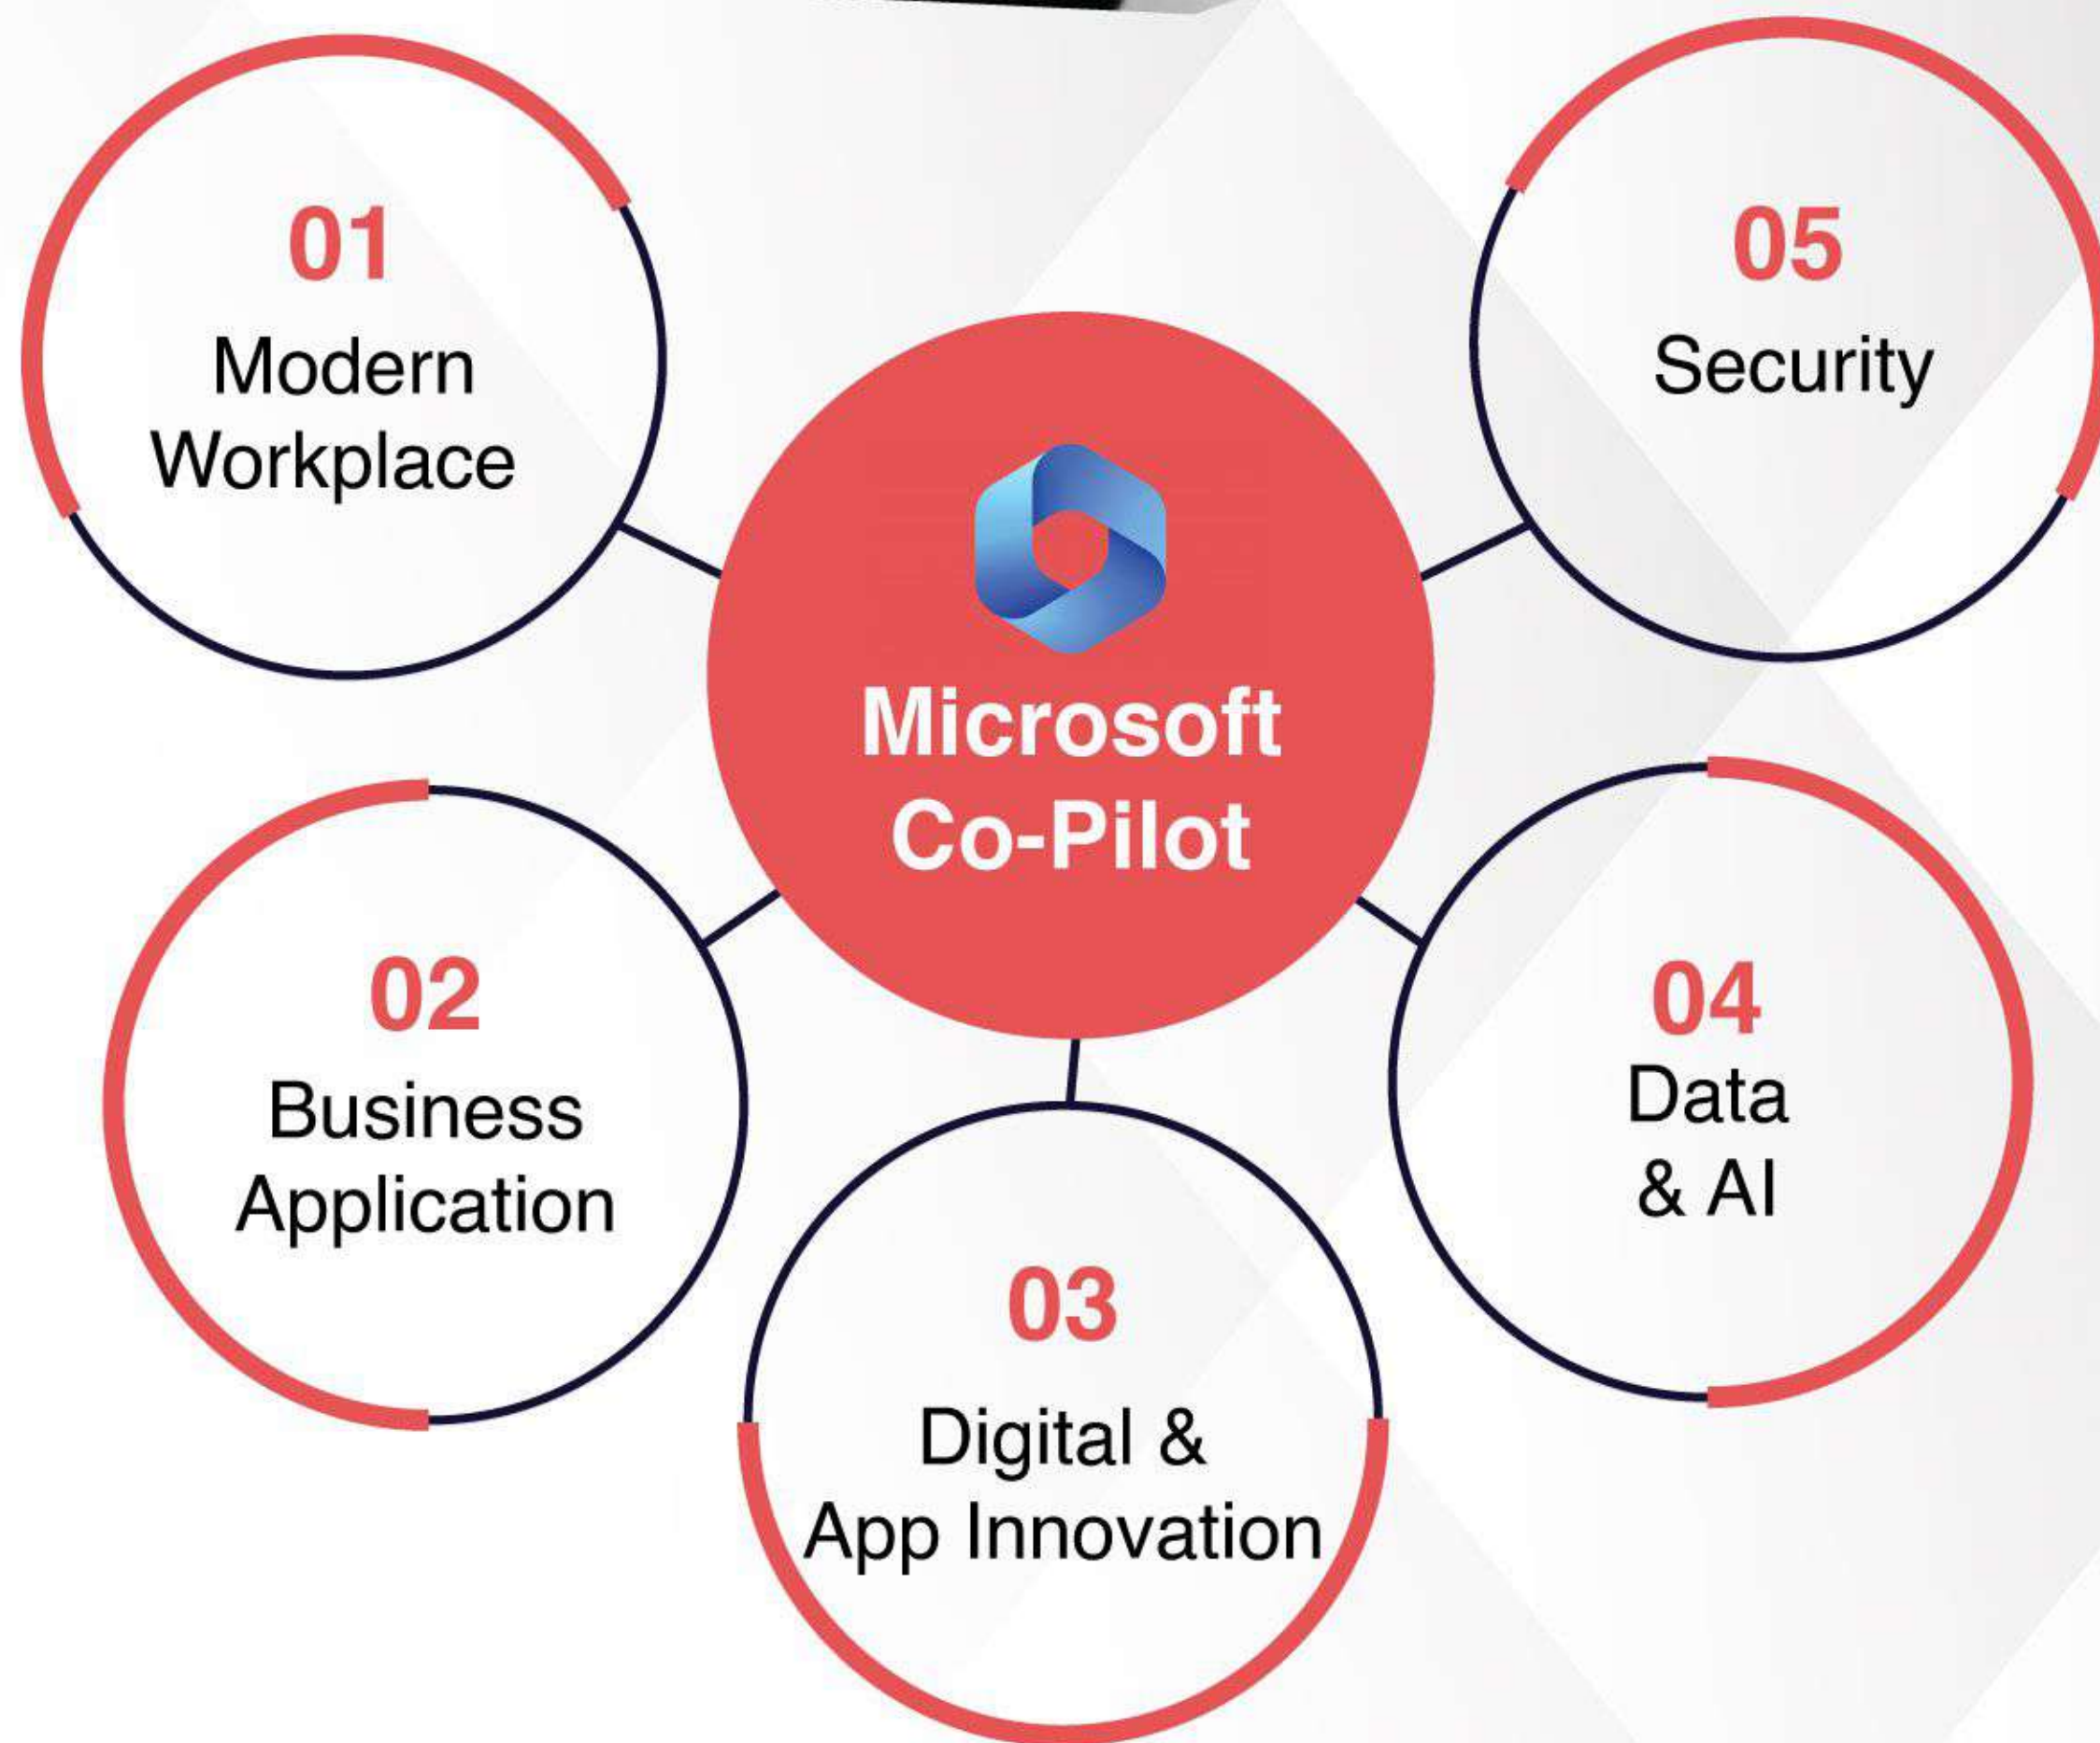

CO-PILOT your AI assistant at work

Experience the power of collaboration with Microsoft Co-pilot, enhanced by Sepia Solutions. Our partnership brings you the ultimate productivity companion, combining cutting-edge AI technology with tailored solutions to optimize your workflow.

The Copilot System Enterprise-ready AI

- Grounded in your business data.
- Built on Microsoft's comprehensive approach to security, compliance and privacy.
- Designed to learn new skills.
- Architected to protect tenant, group and individual data.